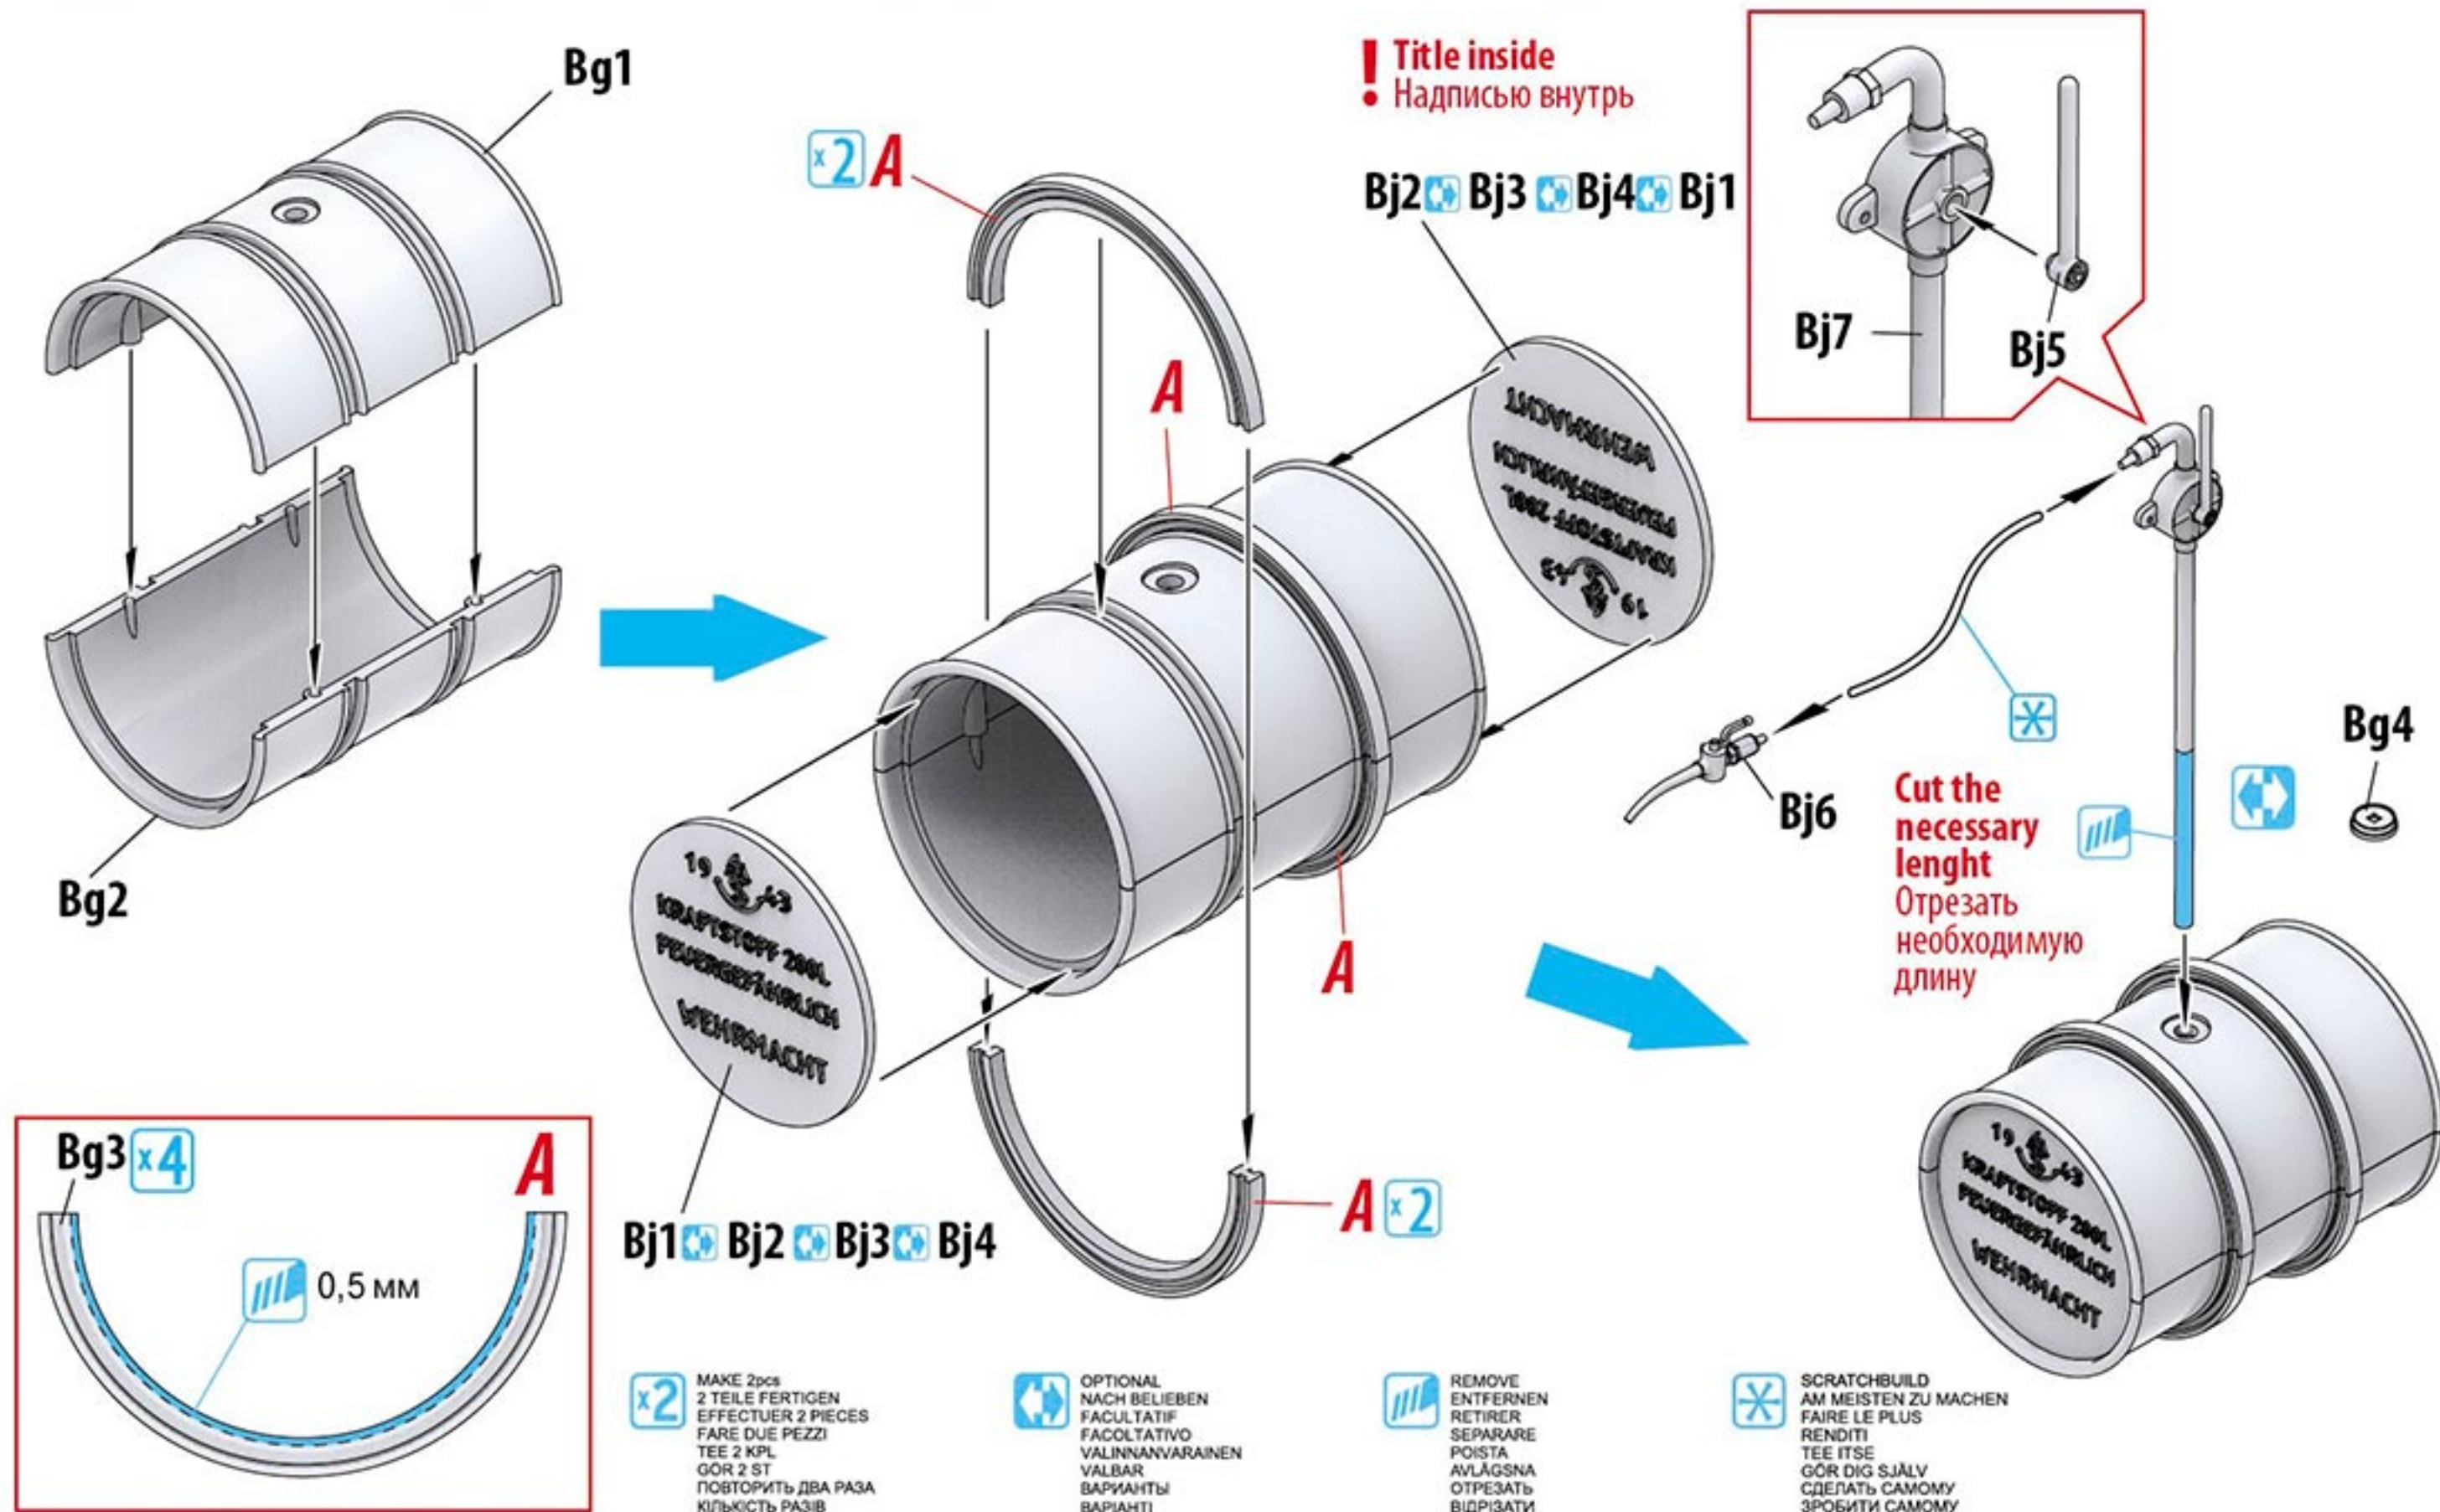

# GERMAN 200L FUEL DRUMS WW2

SCALE  
1:35

## INSTRUCTION | СХЕМА СБОРКИ