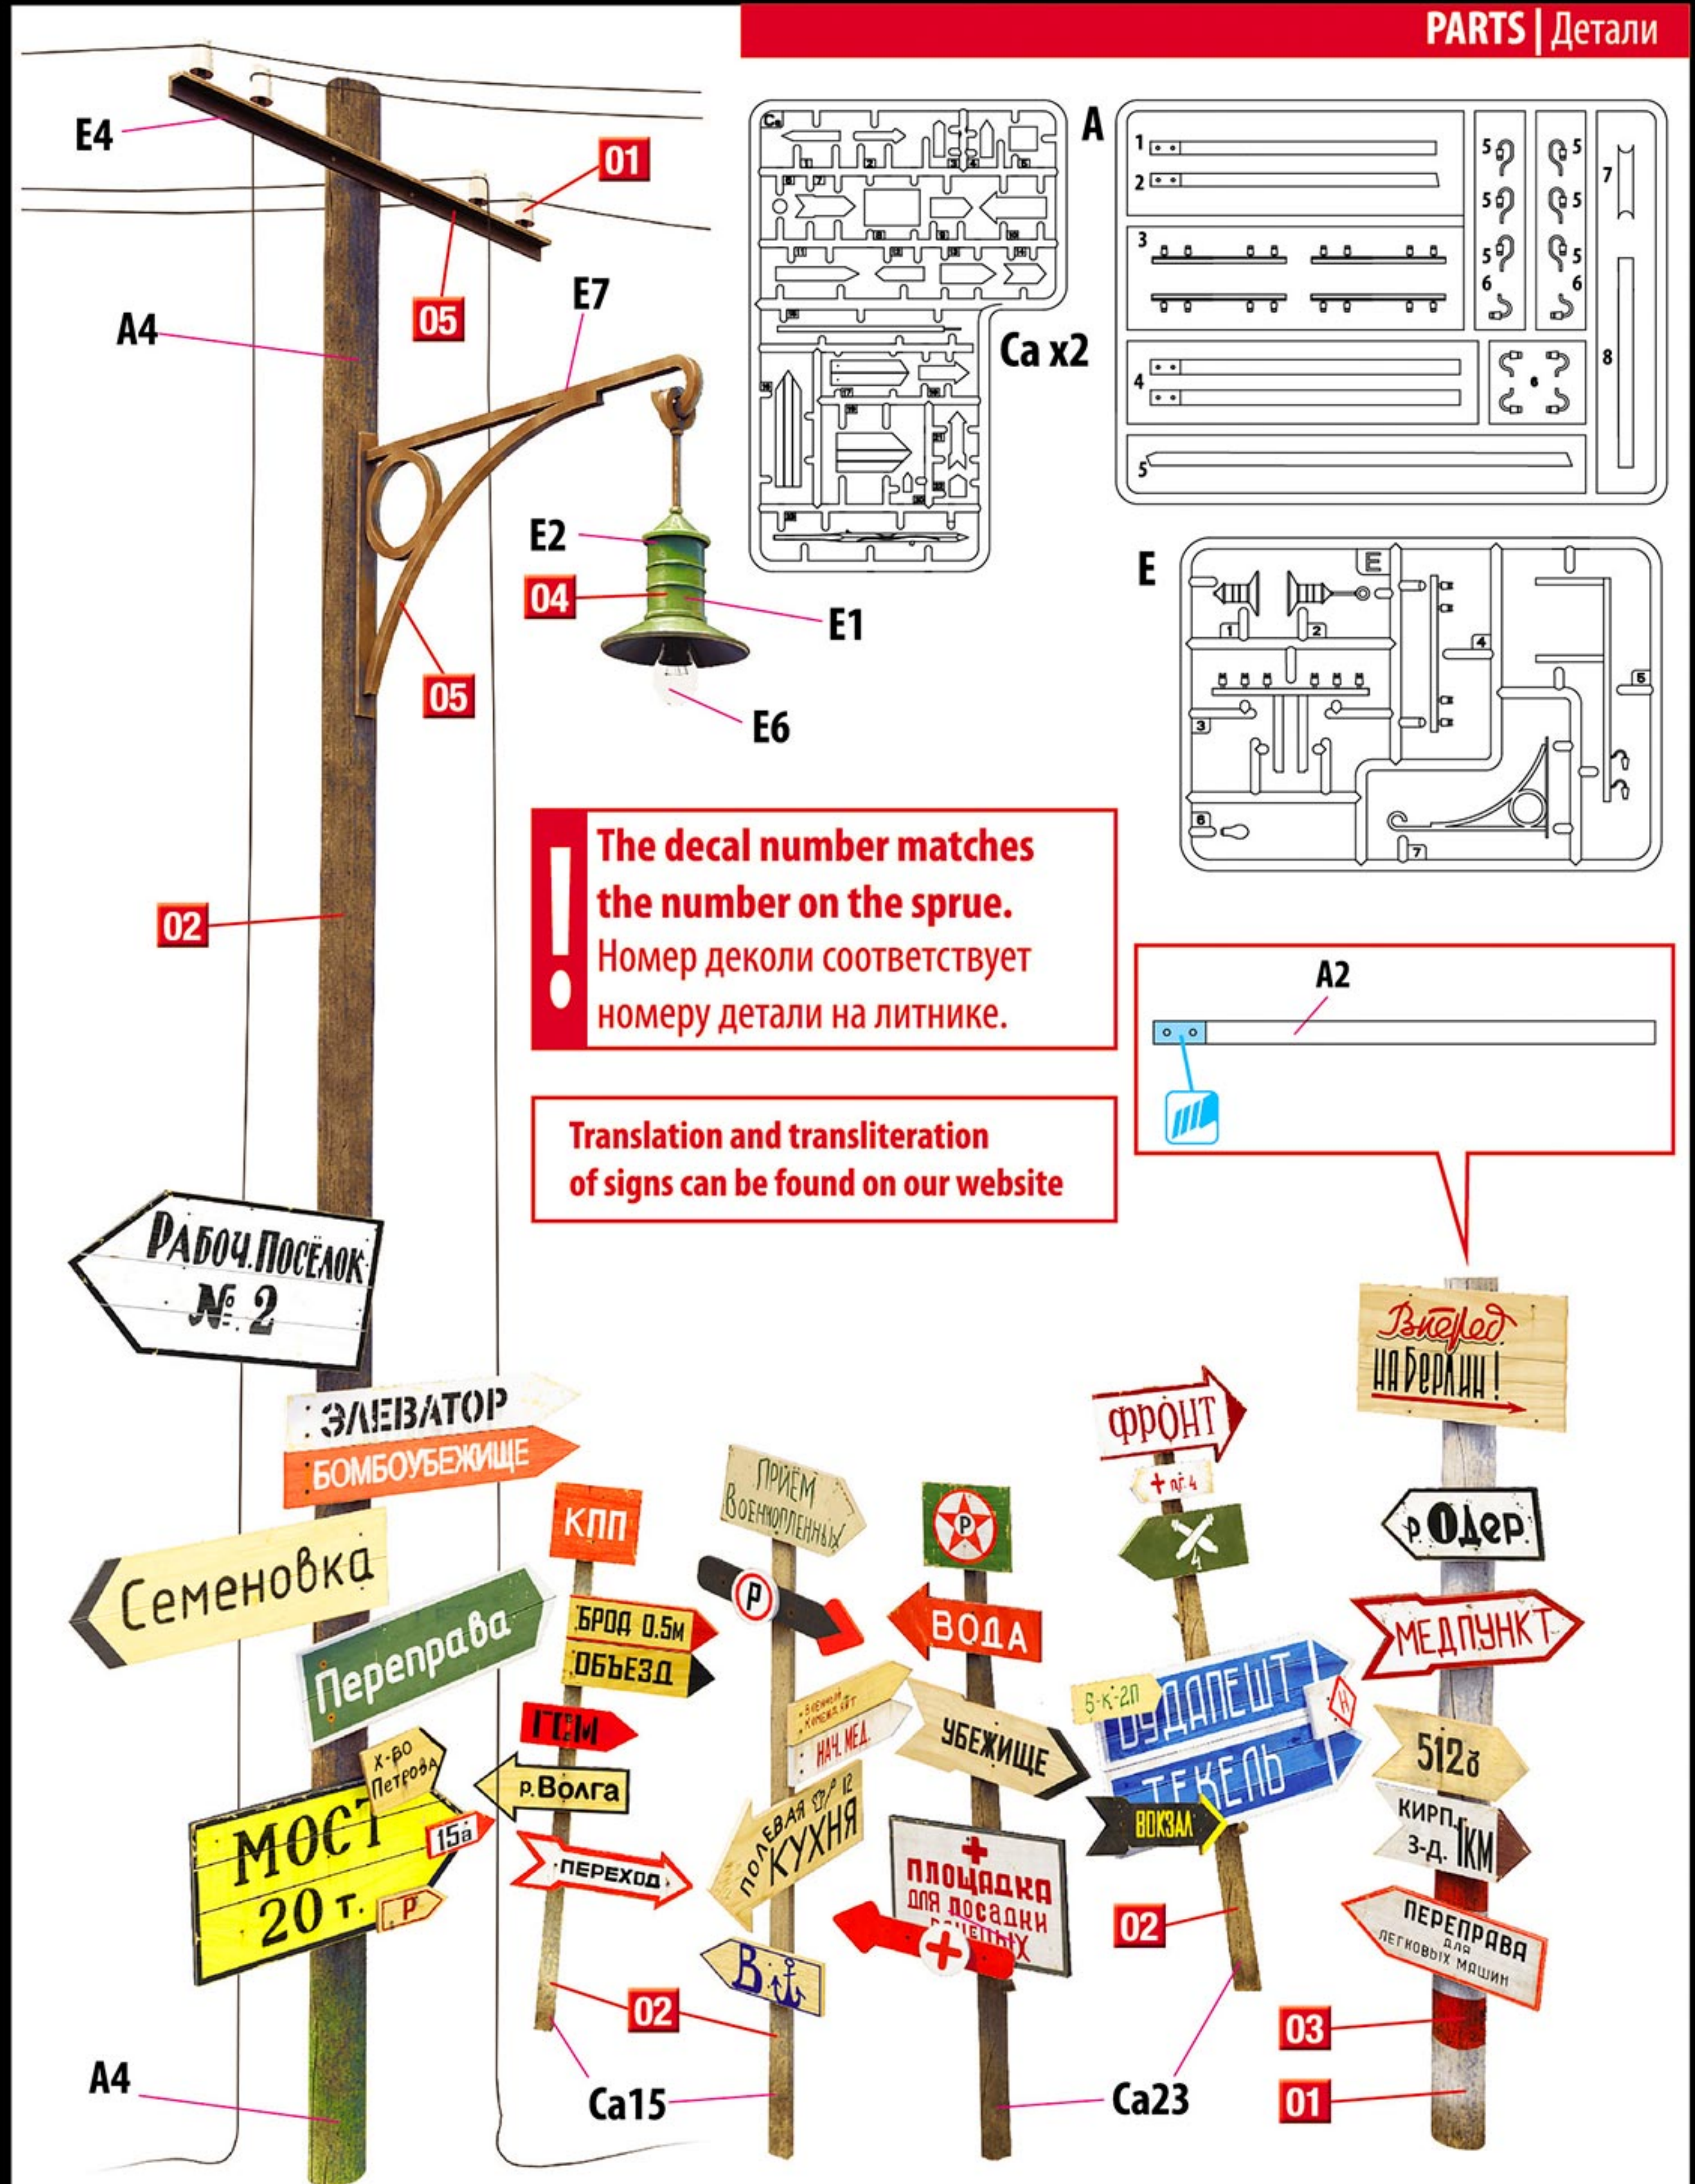

SOVIET ROAD SIGNS WW2

PARTS | Детали

The decal number matches the number on the sprue.
 Номер декали соответствует номеру детали на литнике.

Translation and transliteration of signs can be found on our website

Attention. Before applying the decal paint plastic detail with white color.
 Перед использованием декали окрасить сторону детали в белый цвет.

35601

№	Color/Цвет	Vallejo	Mr. Color	Life Color	Tamiya	AK	Mission Models	Название цвета	Color name
01		70.951	062	LC-001	XF-02	RC-004	MMP-001	Белый	White
02		70.913	043	UA-714	XF-79	RC-030	MMP-076	Дерево	Wood
03		70.926	003	LC-006	XF-67	RC-006	MMP-003	Красный	Red
04		70.970	006	LC-012	XF-26	RC-012	MMP-004	Зеленый	Green
05		70.863	078	LC-076	XF-84	RC-015	MMM-001	Вороненный металл	Gun Metal

SCALE 1:35

35601 SOVIET ROAD SIGNS WW2 TRANSLATION & TRANSLITERATION

	Commandant		Oder river		Train station		Fuel		Propaganda slogan
	Chief Medical		Detour		Brick factory 1KM.		Shallow 0.5m		Stop. No entry. Front line
	POW collection point		Bombshelter		Grain Elevator		Commandant. Kharkov		
	Water		Vienna		Stalingrad		River crossing		Front line
	Volga river		Bridge		Working village		Crossing		
	Tököl		Semenovka		Leningrad front. Ice road. Length 30 km		Field kitchen		
	First-aid post		Shelter		Checkpoint		to Berlin		Ahead to Berlin
	Pskov		Petrov's Military logistics regiment		Crossing for cars				
	to Königsberg		Budapest		Odessa		Collection point for injured		