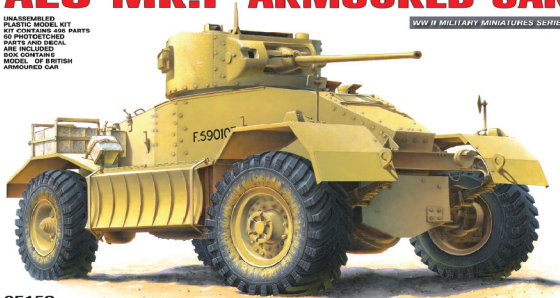

AEC Mk.I ARMoured CAR

WW II MILITARY MINIATURES SERIES