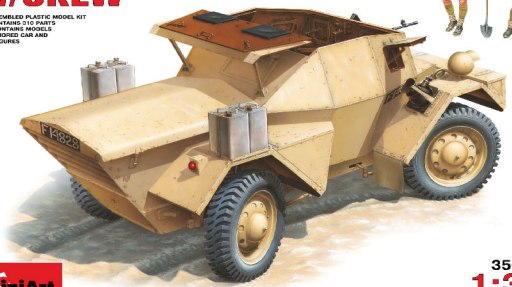

SCOUT CAR DINGO Mk.Ia w/GREW

WW II MILITARY MINIATURES SERIES